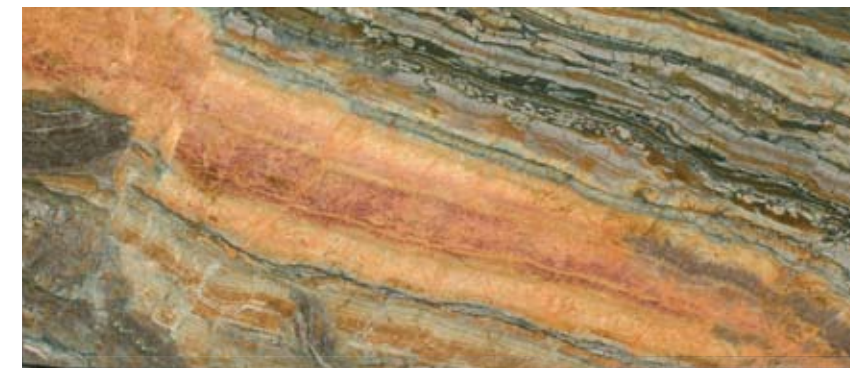

◀ GLAMOROUS

Modern design meets traditional craftsmanship in the new Reve suite. The freestanding tub is constructed of cast iron and features a generous bathing well, dual lumbar support and slotted overflow while the generous fireclay pedestal is a sultry work of art. Paired with the sleek Purist faucet in polished chrome for a well appointed interior. (Pedestal \$271, Tub \$3650, Faucet \$366; [www.kohler.com](http://www.kohler.com))

▲ FANTASTICO

Italy is known for the development of their traditions and specialty skills in the area of exotic stone. Antolini Luigi is the leading distributor of dimensional stone in the world and his namesake company provides natural, semi precious and gemstone quality materials to the world. Golden Cobra is a stunning multicolored marble of incredible color depth from Italy. (Prices available upon request; [www.antolini.com](http://www.antolini.com))